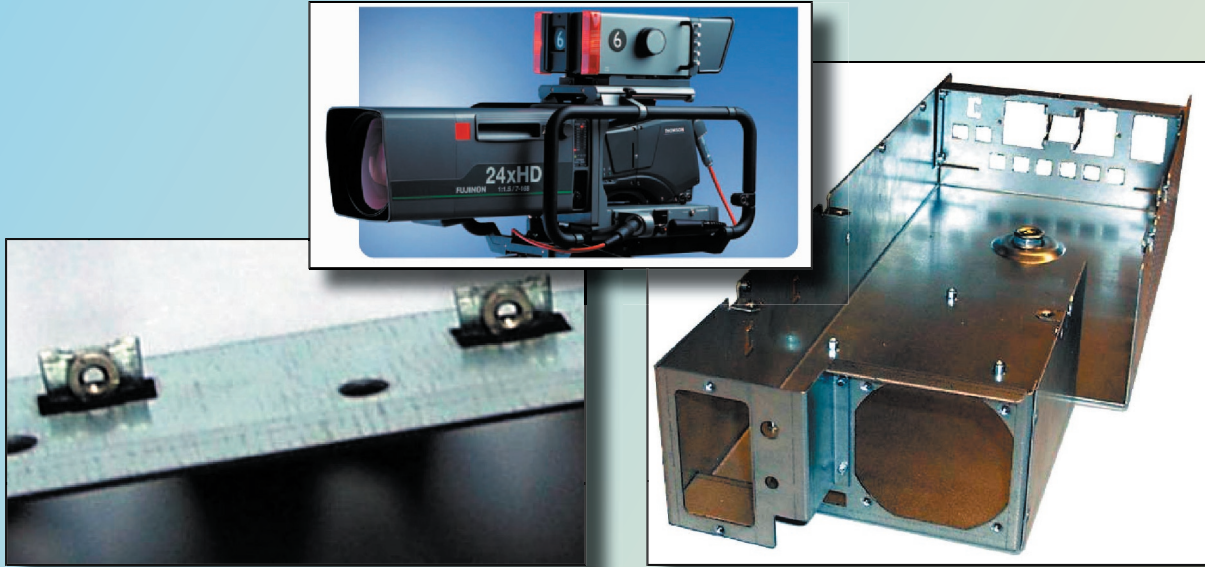

INDUSTRIAL

Application: Television camera

PEM® Products: SMPS-M2.5

Sales (pieces): 50,000/Year

Application Notes

Application is for the chassis of a professional camera. For the tab cut-outs, an M2.5 nut was specified. Due to the close distance of the centerline-to-edge of the sheet, the SMPS fastener was the best solution.